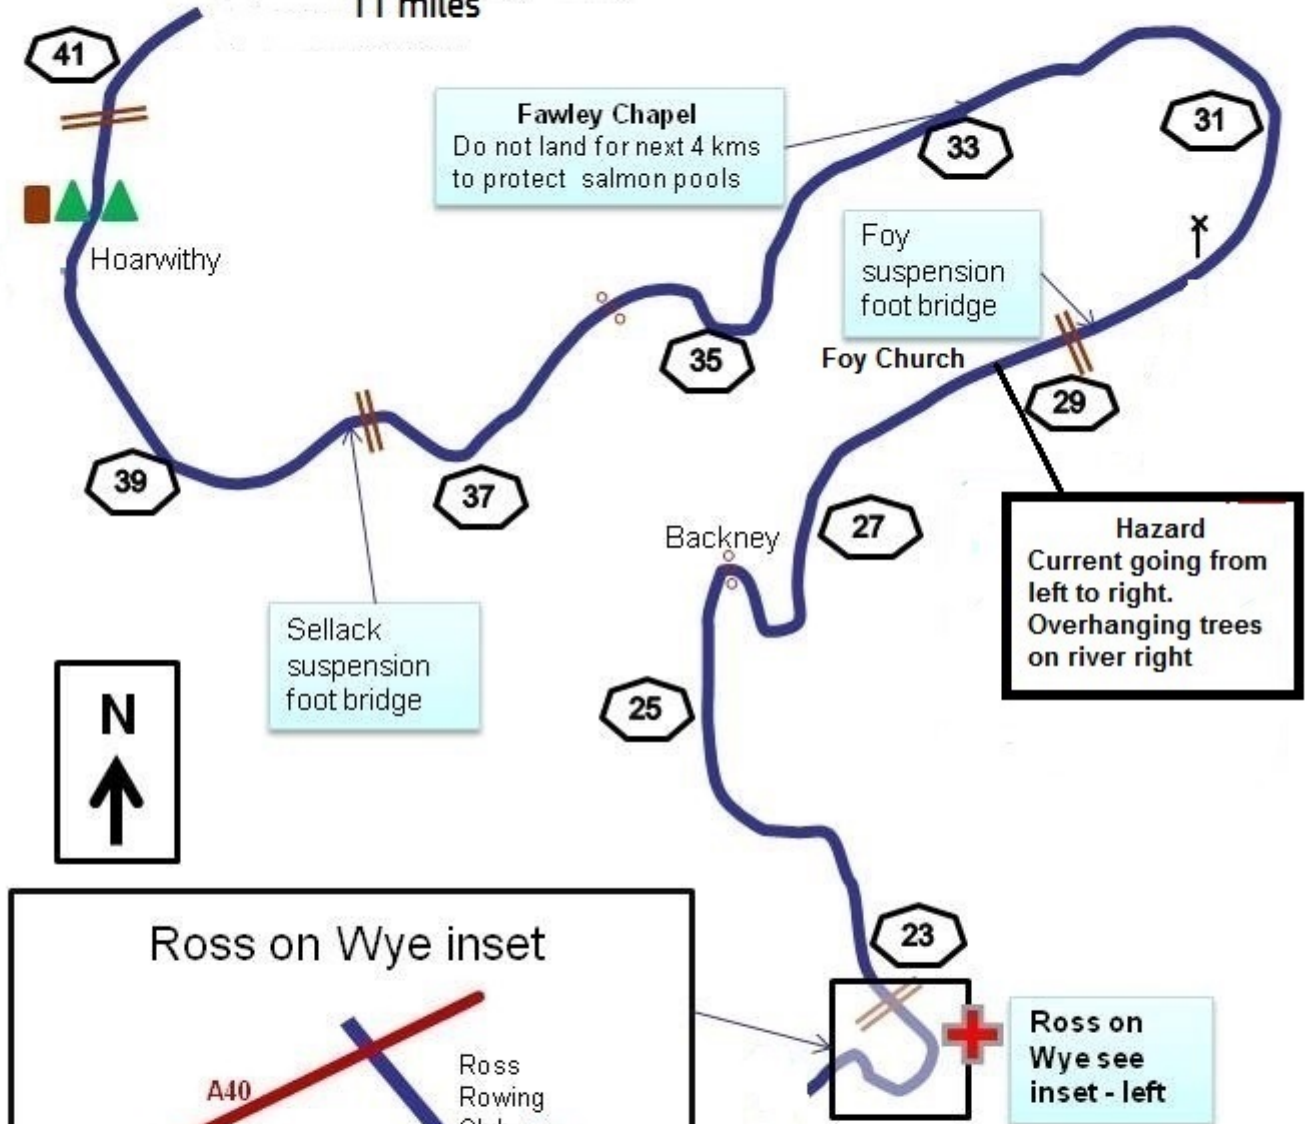

## Hoarwithy to Ross on Wye

11 miles

Not to scale. Features represented diagrammatically

**Key**

- Kms to finish
- First Aid
- Camping
- Serving food