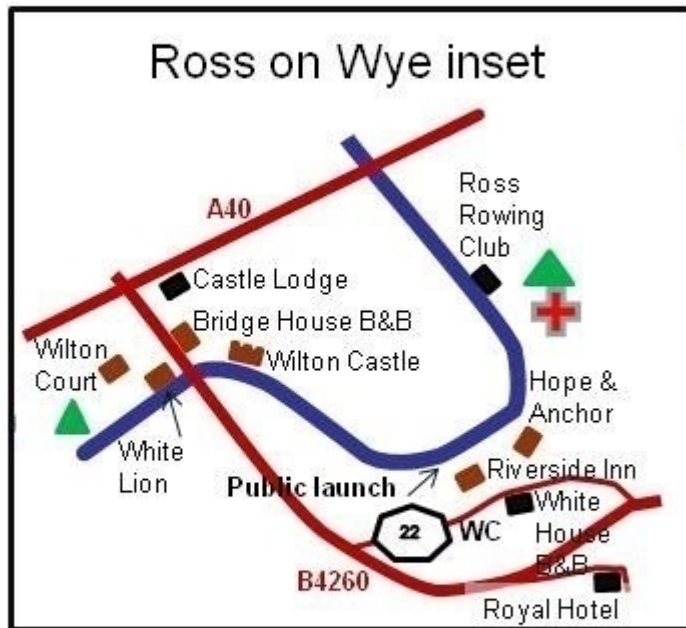

# Ross on Wye Canoe Hire

TEL 01600 890470

## Hoarwithy to Ross on Wye

11 miles

Not to scale. Features represented diagrammatically

**Key**

- Kms to finish
- First Aid
- Camping
- Serving food